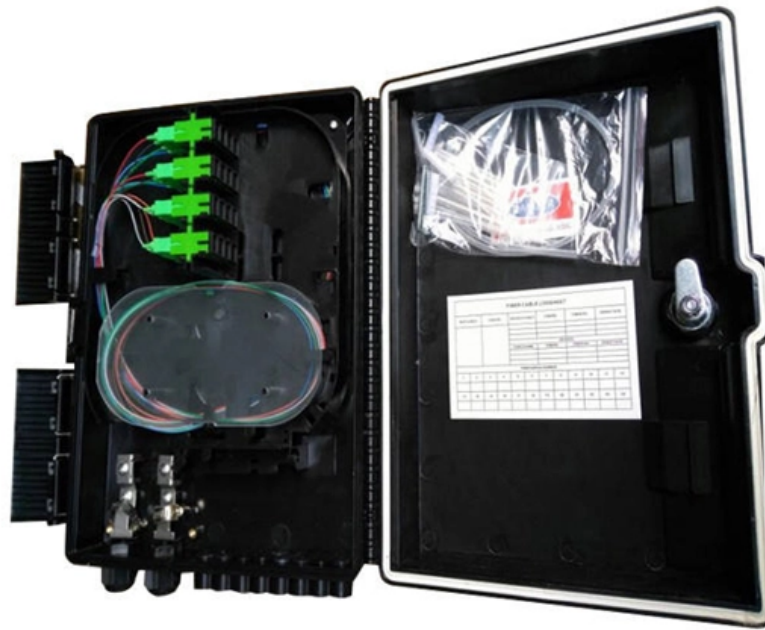

ZTP Thermal & Power

Stainless Steel Cable Tray Hangers

Stainless Steel Cable Tray Hangers

Cable Trays

CABLE TRAYS manufacturer in UAE . DANA STEEL is the leading manufacturer of high quality Cable trays & it's accessories in Stainless steel,Mild Steel,Aluminum,Hot Dip Galvanized,Painted & powder

[Read More](#)

A Guide to Cable Tray Accessories and Their Functions

Explore a detailed guide to cable tray accessories and understand their uses in ensuring safety, stability, and efficiency in electrical system

[Read More](#)

Cablofil SCF600GS Pre-Galvanised Steel 600mm Cable Tray Central Hanger

Pre-galvanised steel central hanger for ceiling suspension of 600 mm cable trays. Provides robust overhead installation using M12 threaded rod for high load industrial applications.

[Read More](#)

Cable Tray Hanger Kit

Kable Kontrol® Cable Tray Ceiling Hanger Kit is used for ceiling mounting. Hung from threaded rods for an economical ceiling hanging option.

[Read More](#)

Electrical Cable Tray Accessories , Cable Management