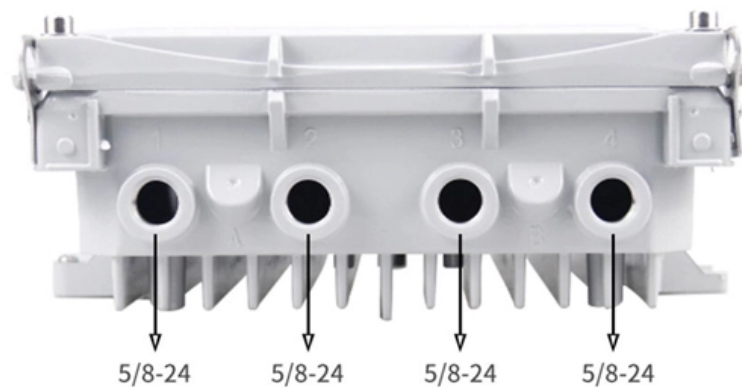

Standard dimensions of IP65 distribution boxes

Standard dimensions of IP65 distribution boxes

IP65 Distribution Box

SMICO's IP65 protection rating is one of the common protection rating standards for outdoor plastic distribution boxes. IP represents the international protection level

IP65 Waterproof Junction Box Specs The document describes a line of plastic junction boxes that are waterproof to IP65 standards. The boxes come in various

[Read More](#)

IDE Distribution box, watertight, 2x12, DIN, 436x310x148

IP65 Surface distribution boxes The Din rail mount IP65 enclosure is a high-quality distribution enclosure that is designed for both indoor and outdoor use. It is made from halogen-free plastic materials and is