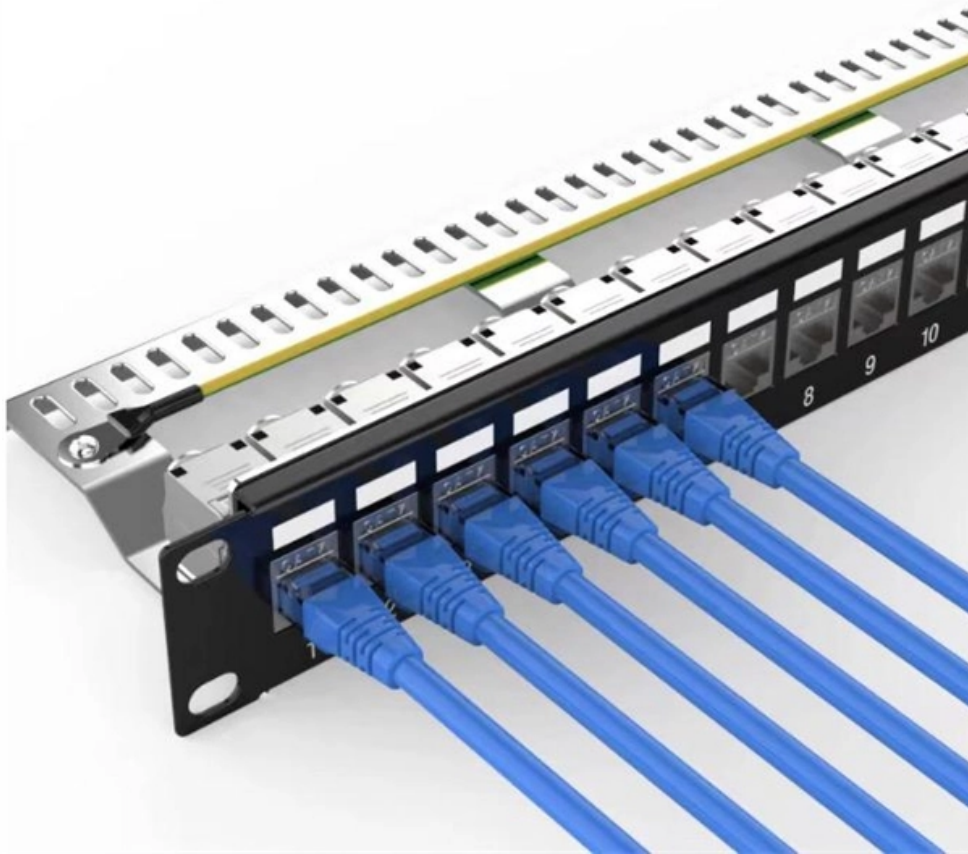

Thailand Dual Power Distribution Box Price Quote

Thailand Dual Power Distribution Box Price Quote

SHPN 4 ways Electrical power distribution box

Electrical power distribution box New Design SHPN Series Plastic waterproof IP65. Panel is the ABS material for the engineering, high strength, never change color.

[Read More](#)

High quality HA Series 18 ways electrical power distribution box

To install easily, the switch of the distribution box is set up with the wire groove and wire pipe exit-holes, which are easy to use for a variety of wire grooves and wire pipes.

[Read More](#)

Thailand Box Type Substation Manufacturers Factory

The compact or prefabricated substation also referred to as a box-type substation, is an integrated power distribution unit, consisting of electrical components such as transformers, high and low

[Read More](#)

Power Distribution Box Essentials: Functions, Types

A power distribution box electrical captures electricity from the primary power supply and allocates it securely to different electrical circuits in a building