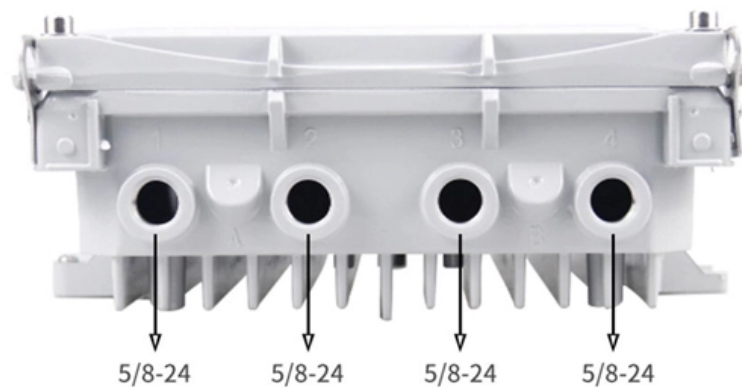

Thailand Tray Cable Tray Support Manufacturer

Thailand Tray Cable Tray Support Manufacturer

Cable Tray - UNITED GROUP

United Manufacturing Co., Ltd. experts in the design and production of Wireway (Electrical Trucking System) and our products are controlled by engineers

[Read More](#)

CABLE LADDER/TRAY & SUPPORT SYSTEM

I-beam Tray Performance Optimization High strength ladder tray = 6mtr support spans = 56,000 supports not required IEC 61537 certified = electrical continuity =