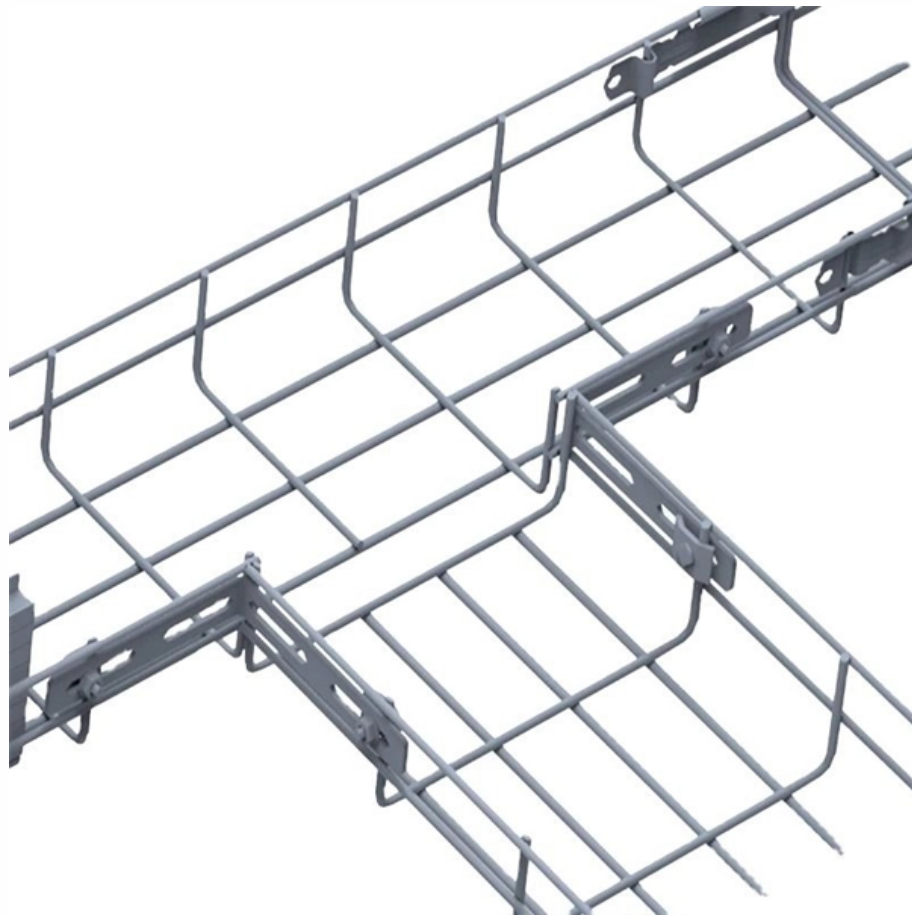

ZTP Thermal & Power

U-shaped steel cable tray NEMA4X outlet

U-shaped steel cable tray NEMA4X outlet

Altelix 24x24x16 19" Wide 6U Rack NEMA 4X Steel

Altelix 24x24x16 19" Wide 6U Rack NEMA 4X Steel Weatherproof Enclosure with Single 120 VAC Duplex Outlet and Power Cord (NS242416A1R2C-R6U) The

[Read More](#)

Snake X NEMA 4X Enclosures , Snake Tray

Snake Tray is committed to designing and manufacturing products that have many green benefits. Our products are made of recycled goods, minimize material

Choose from our selection of NEMA boxes, including corrosion-resistant washdown enclosures, compartmented boxes, and more. Same and Next Day Delivery.

[Read More](#)

Cable Tray

Cable trays are mechanical support systems that provide a rigid structural system for electrical cables, raceways, and insulated conductors used for electric power