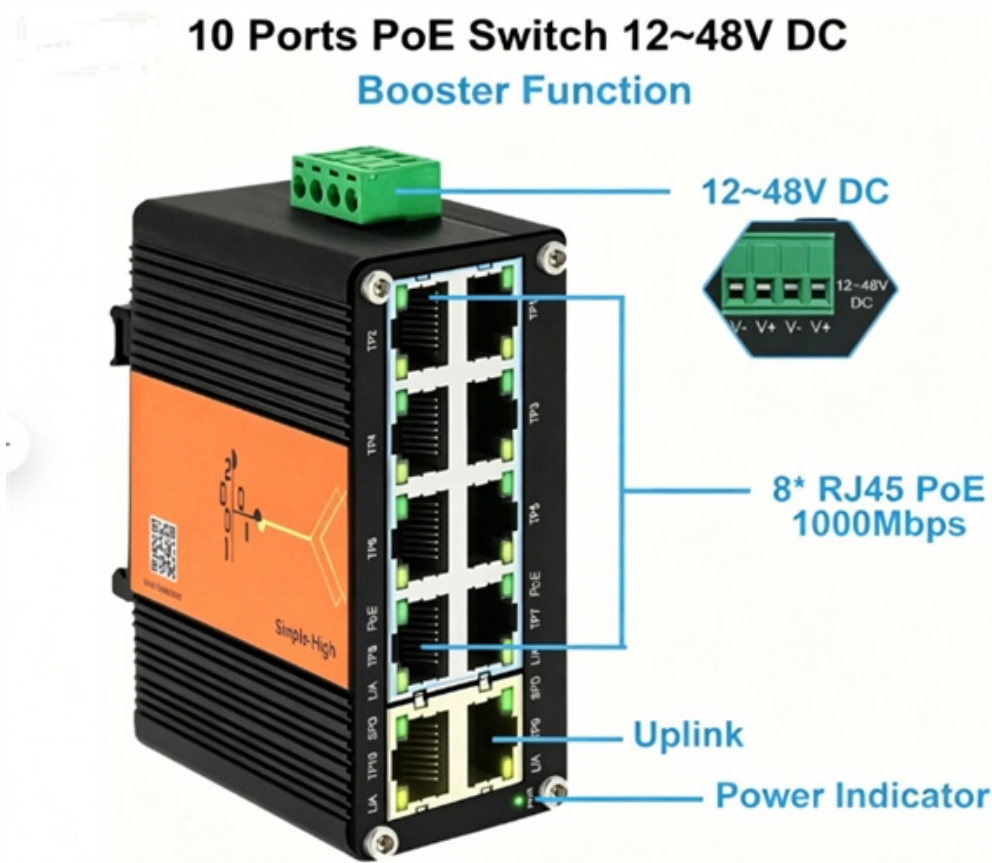

Ultra-thin 4-circuit distribution box

Ultra-thin 4-circuit distribution box

DB4 series waterproof distribution box

Download DB4 series waterproof distribution box datasheet, manual, and related Final Distribution Box product catalogs from CHINT Global

Solar Panel Disconnect Switch 4 String 32 Amp DC Circuit Breaker Box, Waterproof IP67 Solar Combiner Box with MC4 Connectors for Grid-Connected and Off-Grid Systems, 4 in 4 Out

[Read More](#)

Meiji Home Panel Board 4 Ways Distribution Box Mhp-04P