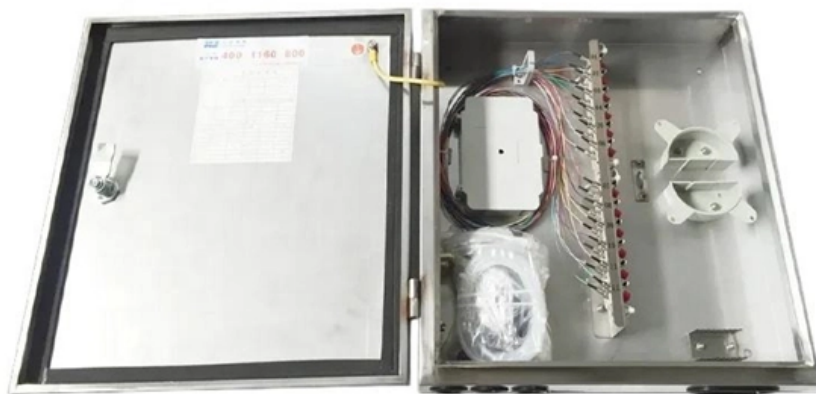

Uzbekistan PoE Switch 800G

Uzbekistan PoE Switch 800G

8 Port PoE Switch , Fast Ethernet with Gigabit Uplinks

8 port PoE switch delivers fast Ethernet, 120W PoE power & Gigabit uplinks. Ideal for CCTV surveillance, Wi-Fi access points, VoIP phones & office LANs with plug

[Read More](#)

UPOE-800G 8-Port Gigabit 802.3bt PoE++ Managed

8-Port PoE Injector Hub PLANET's newly-improved UPOE-800G, a high-density, rack-mountable managed and quick PoE++ solution, is designed to perfectly

[Read More](#)

POE-SW800G PoE 8 Port Gigabit Switch

8 PoE Ports at 10/100/1000Mbps 130W Max Power Compliant with IEEE 802.3af Standard
Support Auto-MDI/MDI-X Support Non-Blocking Data Forward Rack Mountable Case
Please contact to

UPOE-800G

It provides 8 10 / 100 / 1000BASE-T Ethernet ports featuring Ultra PoE injector with a total PoE budget of 400 watts. Each PoE port can deliver up to 60-watt power over Cat.5/5e/6 Ethernet UTP cables