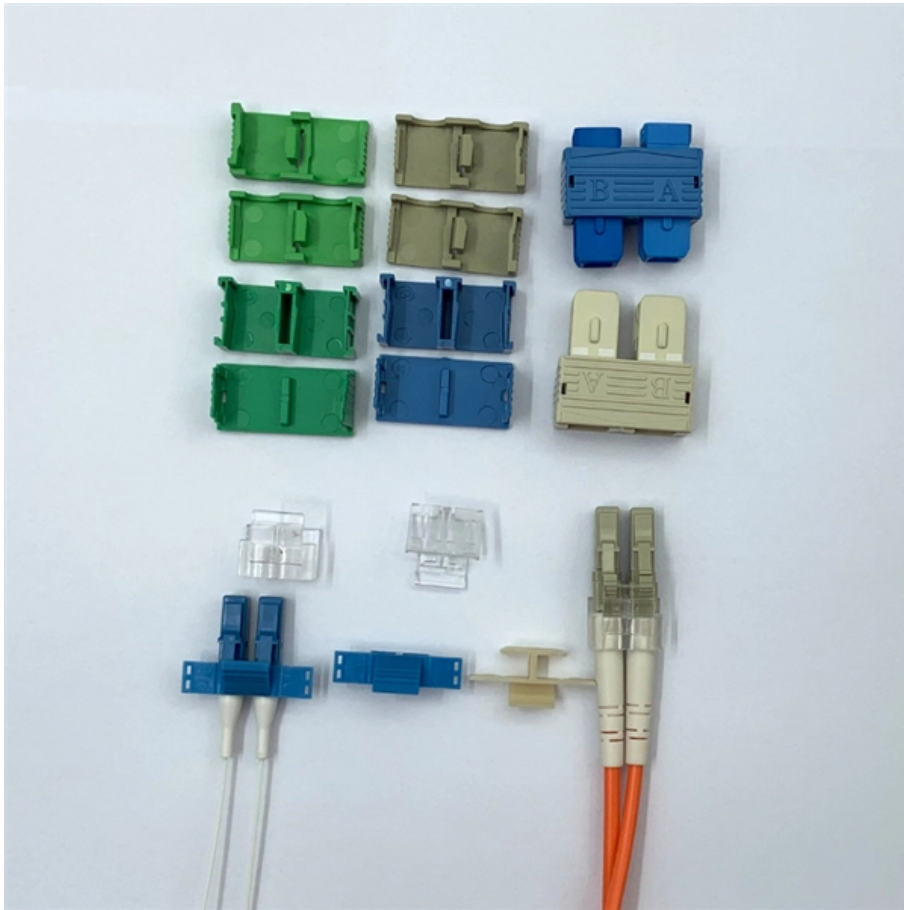

# Waterproof cable tray cover plate climbing slope

## **Waterproof cable tray cover plate climbing slope**

---