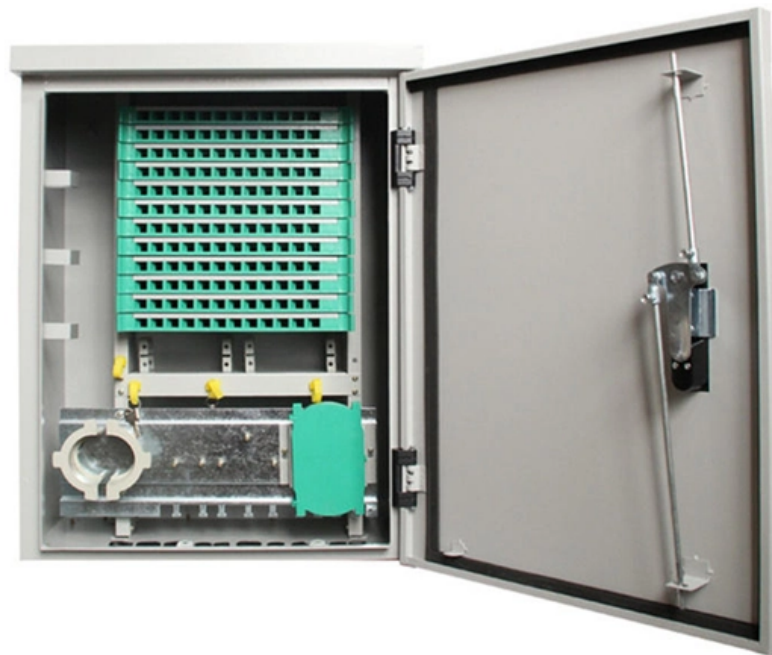

What are the adjustable features of cable tray supports and brackets

What are the adjustable features of cable tray supports and brackets

Beama Best Practice Guide , Installation Of The System , Cable

The following recommendations are intended to be a practical guide to ensure the safe and proper installation of cable ladder and cable tray systems and channel support and other support systems.

[Read More](#)

Decoding Cable Tray Support Structures: Tips and Insights

Discover efficient cable tray support structures for optimal cable management. Learn about hanger, wall-mounted, and Unistrut systems for safer

[Read More](#)

What Is A Cable Tray? 5 Types Of Cable Trays

A cable tray is a structural system used to support and manage electrical cables in various settings, such as industrial, commercial, and residential environments. It provides a pathway for safely routing

[Read More](#)

CABLE TRAY SYSTEMS GUIDE

The Ladder Tray features light, rugged, tubular steel construction. It is designed for mechanical support and strain relief in long runs of cable and creates a smooth gradual bend for cable.