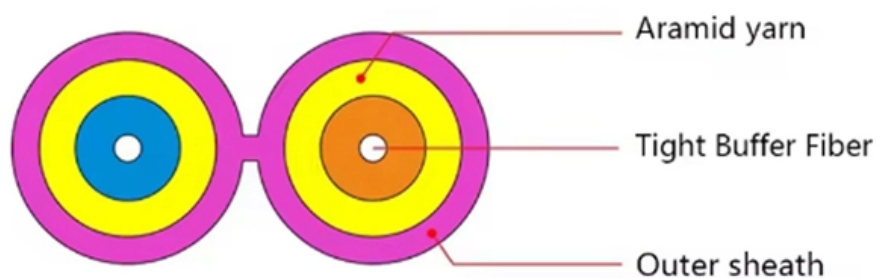

What type of laser is a diode laser

What type of laser is a diode laser

What are Laser Diodes? , TechWeb

A laser diode (semiconductor laser) is an electronic component that generates laser light by converting electric current into light using a