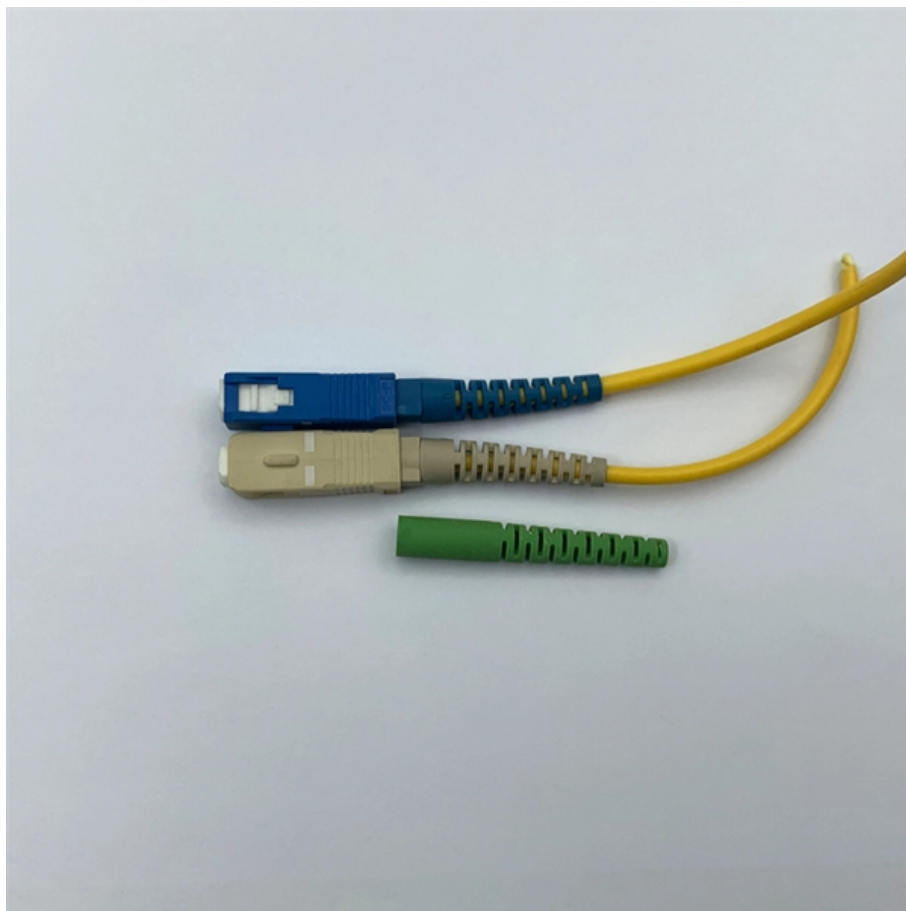

# Yofc fiber optic patch cord

## Yofc fiber optic patch cord

---

### **Kexint Sc/APC-LC/APC Connector GJYXFCH Fiber Optic Patch Cord**

A fiber optic patch cord is a fiber optic cable capped at either end with connectors that allow it to be rapidly and conveniently connected to CATV, an optical switch or other telecommunication equipment.